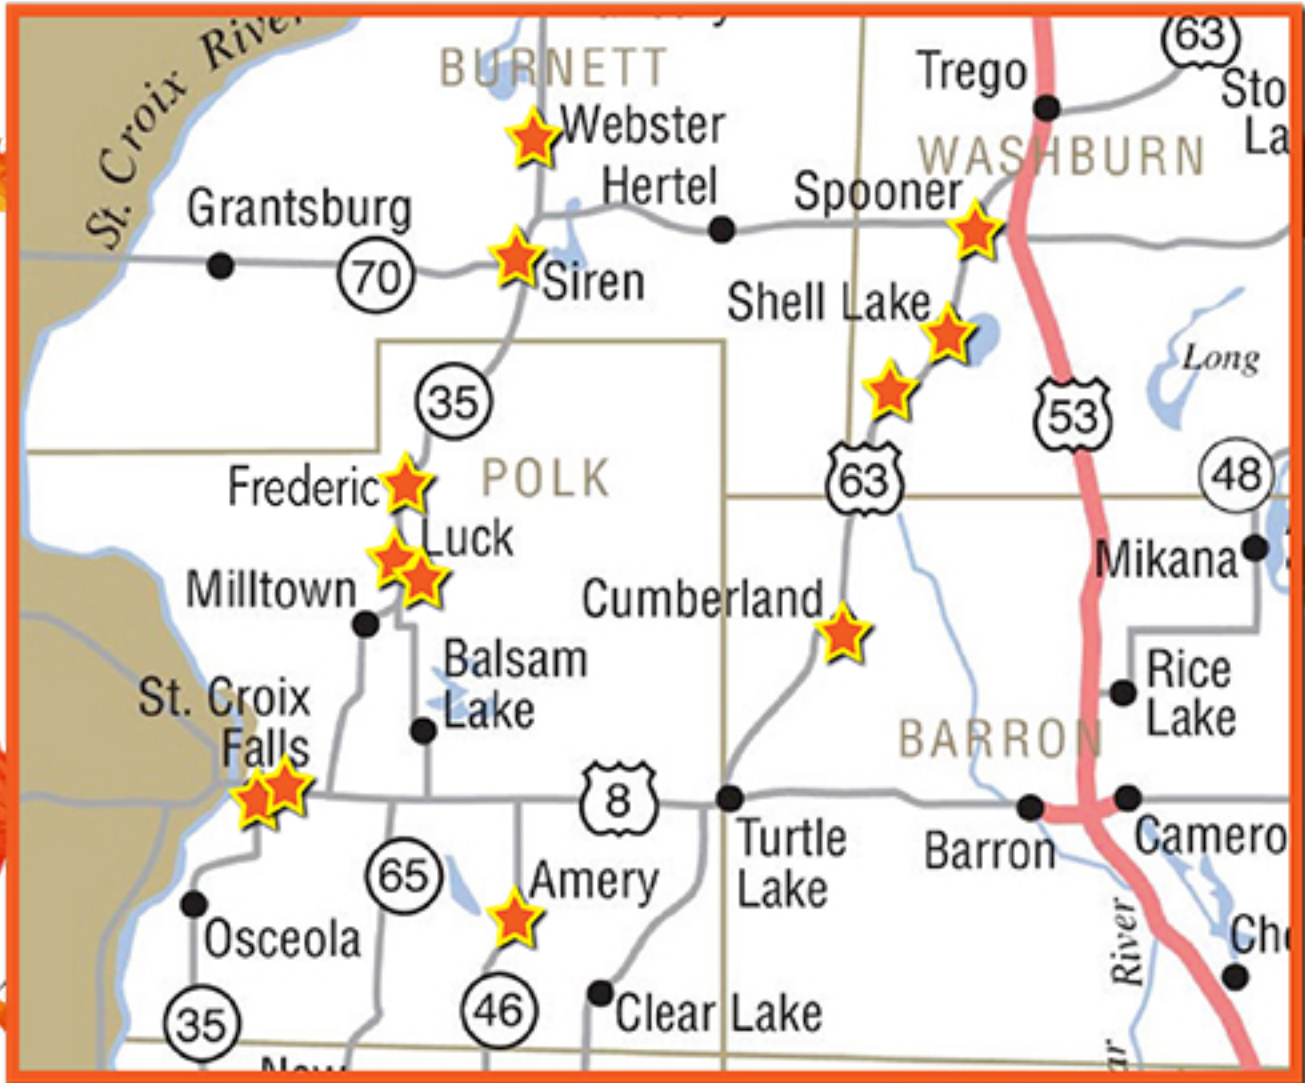

# FALL GALLERY ADVENTURE MAP

Friday - Saturday - Sunday

Sept. 29 & 30, 10 am - 4 pm • Oct. 1, 2023, 11 am - 3 pm

POLK COUNTY INFORMATION CENTER | [DiscoverPolkCountywis.com](http://DiscoverPolkCountywis.com) | St. Croix Falls

THE POTTERS SHED | [ThePottersShed.com](http://ThePottersShed.com) | Shell Lake

NORTHWEST PASSAGE GALLERY (BAAG) | [NWPGallery.org](http://NWPGallery.org) | Webster

ART Z GALLERY | [ArtZGallery.org](http://ArtZGallery.org) | Amery